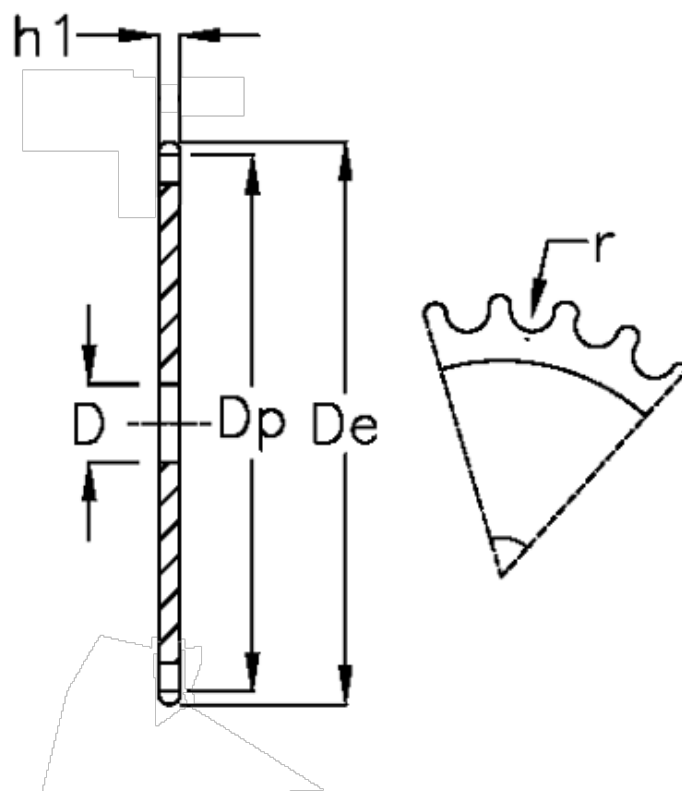

Article number: 616021006009

Description: Plate wheel 10 B-1 Z=9 simplex

## Measures

C	= 2
D	= 10
De	= 52.6
Dp	= 46.42
For chain size	= 5/8 x 3/8
For chain type	= 10 B-1
h1	= 9.1
Number of teeth	= 9

$r = 10.16$